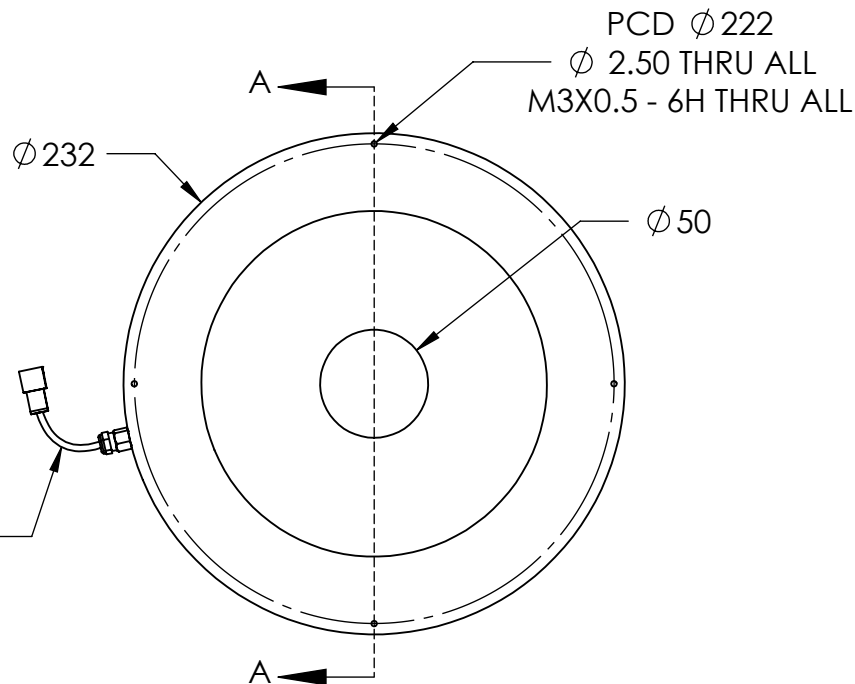

1 2 3 4 5 6 7 8

D

D

C

C

B

B

CONNECTOR
50CM CABLE

A

A

	DESIGN BY	FL LUEI	UNIT: MM	PRODUCT SERIES: LT4WRG SERIES	
	CHECK BY	KB TAN			
	DATE	06/06/2018	REVISION:	TITLE	DRAWING LAYOUT
	MATERIAL	-	SCALE:	PART NO	LT4WRG200-00-1-R-24V
	FINISHING	-	1 : 1	DWG NO	-
QTY	-				SHEET 1 OF 1

1 2 3 4 5 6 7 8