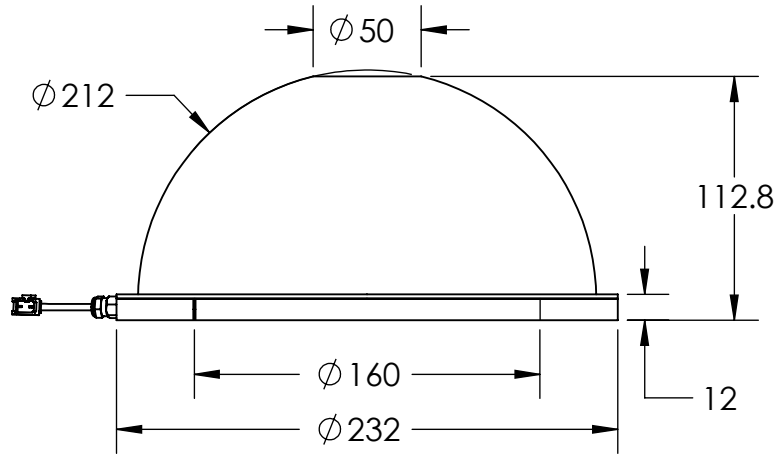

1 2 3 4 5 6 7 8

D

D

C

C

B

B

CONNECTOR
50CM CABLE

A

A

	DESIGN BY	FL LUEI	UNIT: MM	PRODUCT SERIES: LT4WRG SERIES	
	CHECK BY	KB TAN			
	DATE	06/06/2018	REVISION:	TITLE	DRAWING LAYOUT
	MATERIAL	-	SCALE:	PART NO	LT4WRG200-00-1-R-24V
	FINISHING	-	1 : 1	DWG NO	-
QTY	-				SHEET 1 OF 1